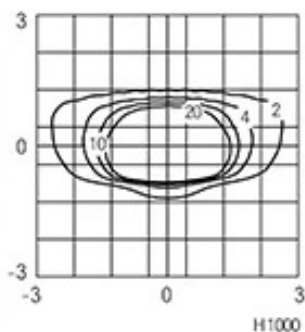

### Performance Data\*

LED Current:	500 mA
Source flux:	845 lm
Source power:	6.5 W
Source efficiency:	130 lm/W
Device flux:	250 lm
Device power:	7.5 W
Appliance efficiency:	33 lm/W
Glare Index Category:	D6