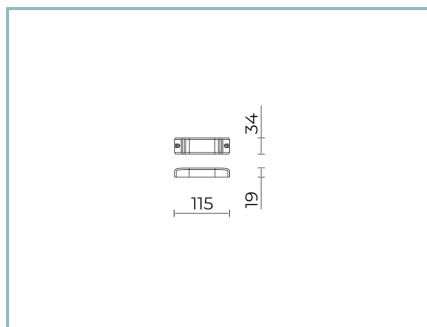

Complements

06SS900X0

B184 Driver 350mA 15W IP20,
max 3 Sans Serif SQ ON-OFF

NOTES

*Performance data

The values indicated in this data sheet are nominal values with a tolerance of +/-7%.

Source flux and source efficiency data refer to the LED module without optics; in case you are interested in the performance of the LED module complete with optical system, you must multiply the data reported by the factor 0.9.

General Data

The characteristics of the product listed may be subject to change and must be confirmed when ordering.

In order to promote constant updating of its products, Cariboni Group reserves the right to make changes without prior notice.