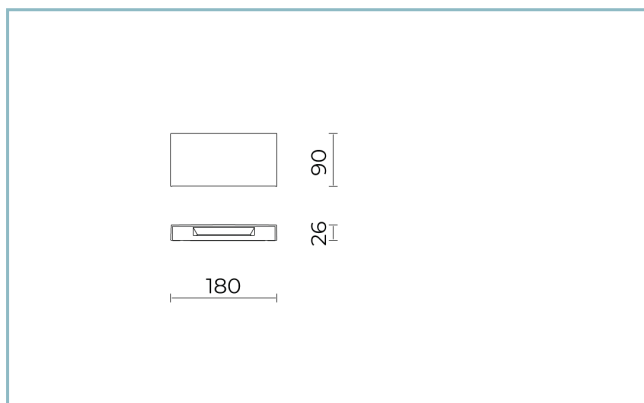

### General Features

Description: wall -mounted LED product

Insulation class: class III

Rated voltage: 15 V

Protection Grade: IP66

Impact protection: IK08

Power Factor: > 0.9

Ambient temperature Ta: -30°C +50°C

### Performance Data\*

LED Current:	500 mA
Source flux:	845 lm
Source power:	6.5 W
Source efficiency:	130 lm/W
Device flux:	250 lm
Device power:	7.5 W
Appliance efficiency:	33 lm/W
Glare Index Category:	D6