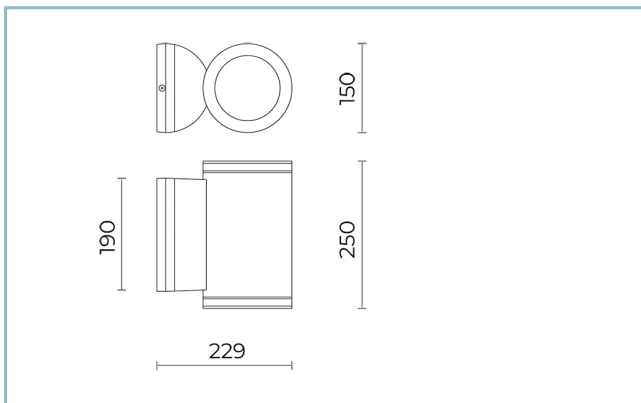

General Features

Description: Wall-mounted mono and bi-emission product

Insulation class: class I

Rated voltage: 230 V 50 Hz

Protection Grade: IP65

Impact protection: IK05

Power Factor: > 0.90

Ambient temperature Ta: -30°C +50°C

Weight: 4.00 kg

Max exposed surface: 0,058 m²

Lateral exposed surface: 0,035 m²

Driver: included

Marks and Certifications: CE

H (m)	Ø (m)	Em(lux)
1	0,19	9914
2	0,37	2476
3	0,56	1100
4	0,74	619
5	0,93	397

H (m)	Ø (m)	Em(lux)
1	0,19	9914
2	0,37	2476
3	0,56	1100
4	0,74	619
5	0,93	397

Performance Data*

LED Current:	500 mA
Source flux:	3120 lm
Source power:	27 W
Source efficiency:	116 lm/W
Device flux:	2200 lm
Device power:	31 W
Appliance efficiency:	71 lm/W

Optical System

Source: 2x9 LEDs

Installation and maintenance

Installation: wall-mounted

Fixing: With a die-cast aluminium shelf

Ø power cable: 7 ÷ 11 mm

Cable gland: PG11

Materials

Body: extruded aluminium alloy UNI 9006/T6

Screen: tempered flat glass