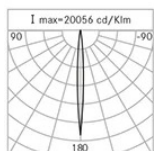

Weight: 4.00 kg

Max exposed surface: 0,058 m²

Lateral exposed surface: 0,035 m²

Driver: included

Marks and Certifications: CE

H (m)	Ø (m)	Em(lux)
1	0,19	9914
2	0,37	2476
3	0,56	1100
4	0,74	619
5	0,93	397

H (m)	Ø (m)	Em(lux)
1	0,19	9914
2	0,37	2476
3	0,56	1100
4	0,74	619
5	0,93	397

Performance Data*

LED Current:	500 mA
Source flux:	3120 lm
Source power:	27 W
Source efficiency:	116 lm/W
Device flux:	2200 lm
Device power:	31 W
Appliance efficiency:	71 lm/W

Optical System

Source: 2x9 LEDs