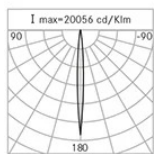

Weight: 4.00 kg

Max exposed surface: 0,058 m²

Lateral exposed surface: 0,035 m²

Driver: included

Marks and Certifications: CE

H (m)	Ø (m)	Em(lux)
1	0,19	9914
2	0,37	2476
3	0,56	1100
4	0,74	619
5	0,93	397

H (m)	Ø (m)	Em(lux)
1	0,19	9914
2	0,37	2476
3	0,56	1100
4	0,74	619
5	0,93	397

Performance Data*

LED Current:	500 mA
Source flux:	3120 lm
Source power:	27 W
Source efficiency:	116 lm/W
Device flux:	2200 lm
Device power:	31 W
Appliance efficiency:	71 lm/W

Optical System

Source: 2x9 LEDs