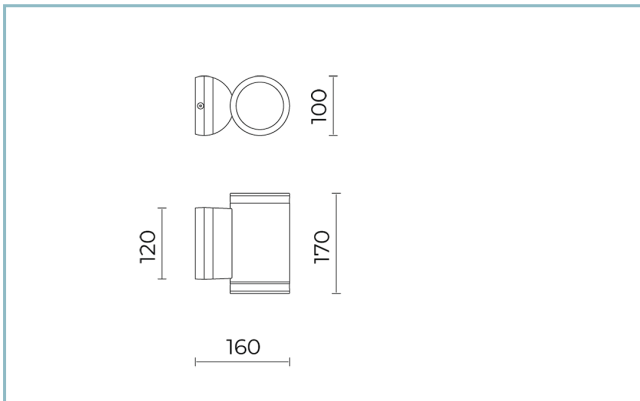

Weight: 2.00 kg

Max exposed surface: 0,058 m<sup>2</sup>

Lateral exposed surface: 0,035 m<sup>2</sup>

Driver: included

Marks and Certifications: CE

H (m)	Ø (m)	Em(lux)
1	0,19	5448
2	0,37	1362
3	0,56	605
4	0,74	340
5	0,93	218

### Performance Data\*

LED Current:	500 mA
Source flux:	695 lm
Source power:	6 W
Source efficiency:	116 lm/W
Device flux:	500 lm
Device power:	7 W
Appliance efficiency:	71 lm/W

---