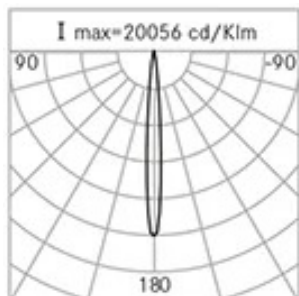

Weight: 2.00 kg

Max exposed surface: 0,058 m<sup>2</sup>

Lateral exposed surface: 0,035 m<sup>2</sup>

Driver: included

Marks and Certifications: CE

H (m)	Ø (m)	Em(lux)
1	0,19	5448
2	0,37	1362
3	0,56	605
4	0,74	340
5	0,93	218

### Performance Data\*

LED Current:	500 mA
Source flux:	695 lm
Source power:	6 W
Source efficiency:	116 lm/W
Device flux:	500 lm
Device power:	7 W
Appliance efficiency:	71 lm/W

---