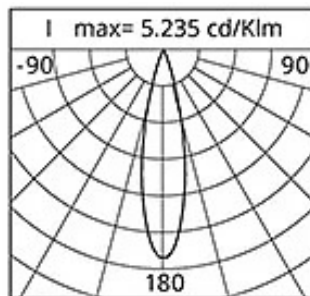

General Features

Description: LED floodlight

Insulation class: class II

Rated voltage: 220-240 V 50/60 Hz

Protection Grade: IP66

Impact protection: IK07

Power Factor: > 0.9

Ambient temperature Ta: -30°C +50°C

Weight: 1.5 kg

Max exposed surface: 0,011 m²

Lateral exposed surface: 0,006 m²

Driver: included

Marks and Certifications: CE

Performance Data*

Source flux:	575 lm
Source power:	6.2 W
Source efficiency:	93 lm/W
Device flux:	440 lm
Device power:	7.8 W
Appliance efficiency:	56 lm/W
Glare Index Category:	D6

Normative References

EN60598-1 / EN60598-2-5 / EN62471 / EN61547

Installation and maintenance

Installation: ground

Pole diameter: \varnothing 30mm

Tilt: -90° +45°, continously-adjustable pointing and locking system