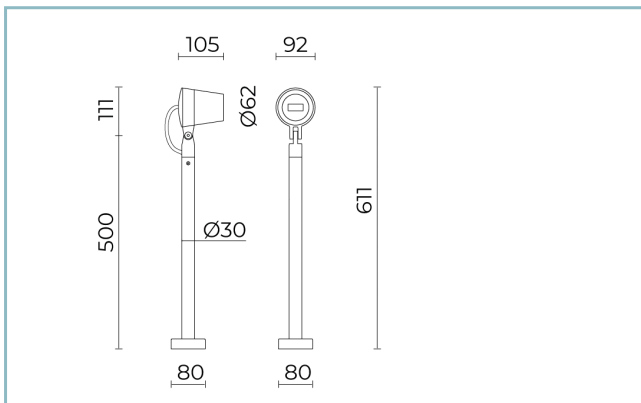

General Features

Description: LED floodlight

Insulation class: class II

Rated voltage: 220-240 V 50/60 Hz

Protection Grade: IP66

Impact protection: IK07

Power Factor: > 0.9

Ambient temperature Ta: -30°C +50°C

Weight: 1.5 kg

Max exposed surface: 0,011 m²

Lateral exposed surface: 0,006 m²

Driver: included

Marks and Certifications: CE

Performance Data*

Source flux:	575 lm
Source power:	6.2 W
Source efficiency:	93 lm/W
Device flux:	440 lm
Device power:	7.8 W
Appliance efficiency:	56 lm/W
Glare Index Category:	D6

Normative References

EN60598-1 / EN60598-2-5 / EN62471 / EN61547

Installation and maintenance

Installation: ground

Pole diameter: \varnothing 30mm

Tilt: -90° +45°, continously-adjustable pointing and locking system

Fixing: base plate made of sheet steel for fixing with screw anchors or anchoring bolts (to be ordered separately).

Bollard made of aluminium alloy EN AW 6026.

Wiring: pre-wired product, cable L=1,5m

Cable Gland: M12x1,5