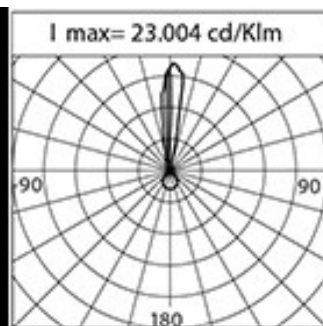

Weight: 1 kg

Driver: included

Marks and Certifications: CE

Performance Data*

Source flux:	805 lm
Source power:	8.1 W
Source efficiency:	99 lm/W
Device flux:	315 lm
Device power:	9 W
Appliance efficiency:	35 lm/W