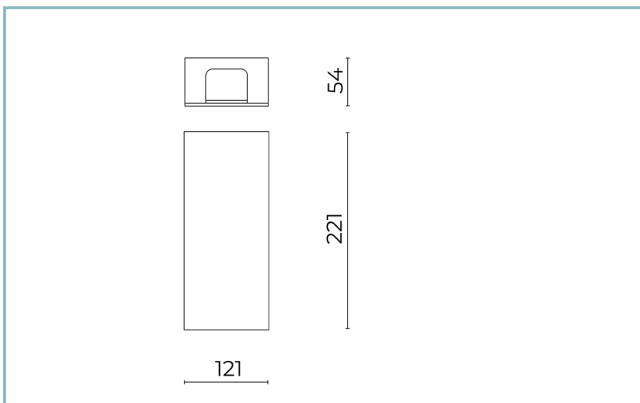

Weight: 1 kg

Driver: included

Marks and Certifications: CE

Performance Data*

Source flux:	805 lm
Source power:	8.1 W
Source efficiency:	99 lm/W
Device flux:	305 lm
Device power:	9 W
Appliance efficiency:	34 lm/W