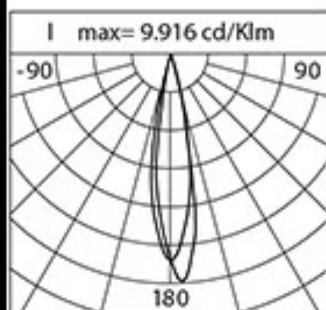

Weight: 1 kg

Driver: included

Marks and Certifications: CE

Performance Data*

Source flux:	405 lm
Source power:	4 W
Source efficiency:	101 lm/W
Device flux:	165 lm
Device power:	4.5 W
Appliance efficiency:	37 lm/W