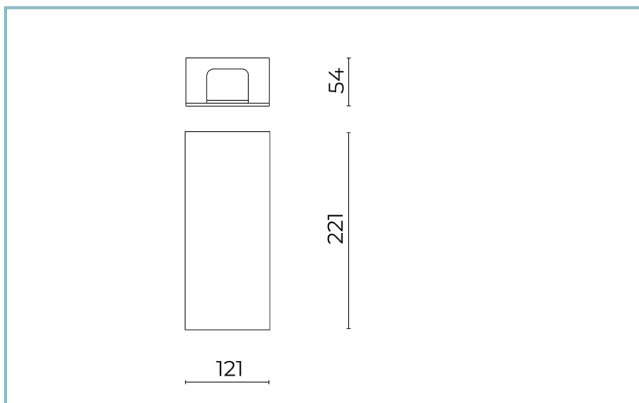

Weight: 1 kg

Driver: included

Marks and Certifications: CE

Performance Data*

Source flux:	405 lm
Source power:	4 W
Source efficiency:	101 lm/W
Device flux:	165 lm
Device power:	4.5 W
Appliance efficiency:	37 lm/W