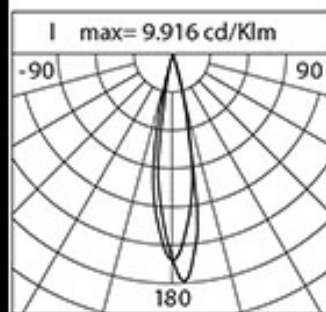

Weight: 1 kg

Driver: included

Marks and Certifications: CE

Performance Data*

Source flux:	405 lm
Source power:	4 W
Source efficiency:	101 lm/W
Device flux:	165 lm
Device power:	4.5 W
Appliance efficiency:	37 lm/W