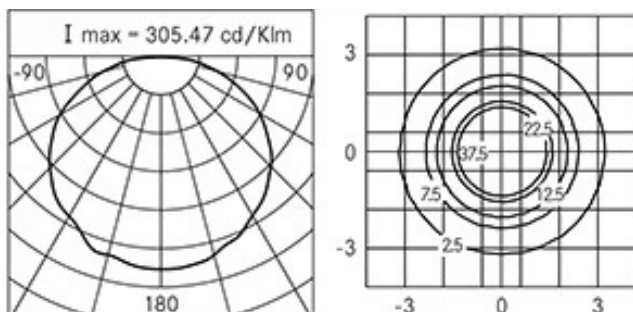

Ambient temperature Ta: -30°C +50°C

Weight: 2.40 kg

Max exposed surface: 0,092 m²

Lateral exposed surface: 0,015 m²

Driver: included

Marks and Certifications: CE

Performance Data*

Source flux:	1800 lm
Source power:	19 W
Source efficiency:	95 lm/W
Device flux:	924 lm
Device power:	21 W
Appliance efficiency:	44 lm/W
Glare Index Category:	D6

Optical System

Source: LED

Color Temperature: 3000 K

Color Rendering Index (CRI): ≥ 80

Chromatic consistency (SDCM): ≤ 3

Type of optics: rotosymmetrical wide beam

Optical group life: $>60.000\text{h}$ @Ta25°C L80B10