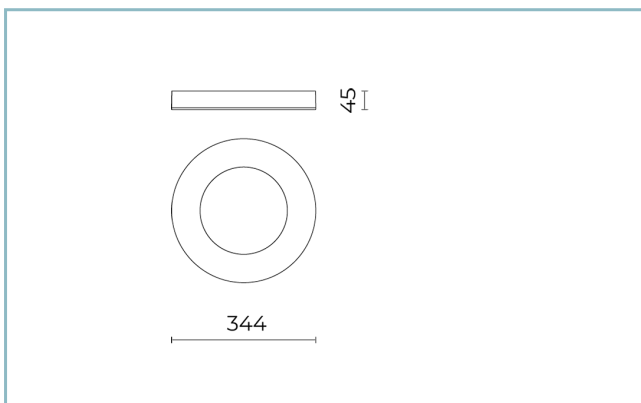

General Features

Description: ceiling, surface or recess-mounted indirect light luminaire

Insulation class: class I

Rated voltage: 220-240 V 50/60 Hz

Protection Grade: IP66

Impact protection: IK08

Power Factor: > 0.90

Ambient temperature Ta: -30°C +50°C

Weight: 2.40 kg

Max exposed surface: 0,092 m²

Lateral exposed surface: 0,015 m²

Driver: included

Marks and Certifications: CE

Performance Data*

Source flux:	1800 lm
Source power:	19 W
Source efficiency:	95 lm/W
Device flux:	924 lm
Device power:	21 W
Appliance efficiency:	44 lm/W
Glare Index Category:	D6