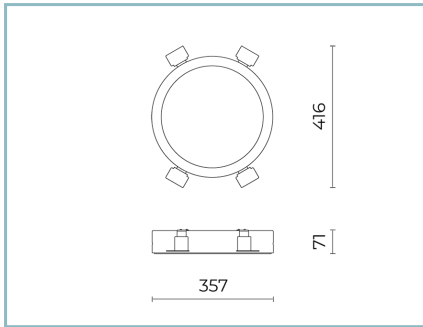

Complements

06EK901J

EKLEIPSIS MEDIUM recessed kit
for plasterboard ceilings

NOTES

*Performance data

The values indicated in this data sheet are nominal values with a tolerance of +/-7%.

Source flux and source efficiency data refer to the LED module without optics; in case you are interested in the performance of the LED module complete with optical system, you must multiply the data reported by the factor 0.9.

General Data

The characteristics of the product listed may be subject to change and must be confirmed when ordering.

In order to promote constant updating of its products, Cariboni Group reserves the right to make changes without prior notice.