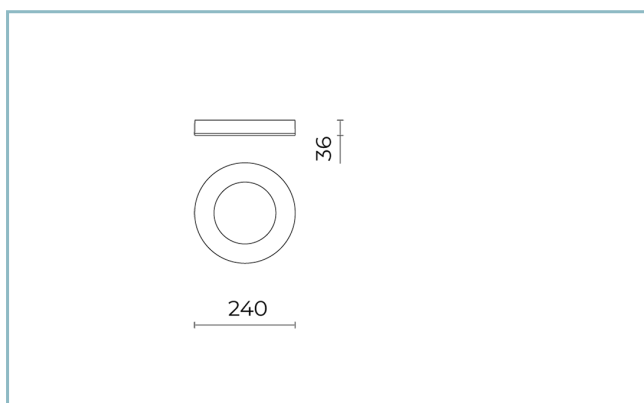

### General Features

Insulation class: class I
Rated voltage: 220-240 V 50/60 Hz
Protection Grade: IP66
Impact protection: IK08
Power Factor: > 0.90
Ambient temperature Ta: -30°C +50°C
Weight: 1.30 kg
Max exposed surface: 0,045 m <sup>2</sup>
Lateral exposed surface: 0,0085 m <sup>2</sup>
Driver: included
Marks and Certifications: CE

### Performance Data\*

Source flux:	940 lm
Source power:	12 W
Source efficiency:	78 lm/W
Device flux:	445 lm
Device power:	13 W
Appliance efficiency:	34 lm/W
Glare Index Category:	D6

---

**Product Sheet**

Rev. 17/01/2023

**Ekleipsis Ceiling-Recessed**

Size: small

Color Temperature: 2700 K

Type of optics: rotosymmetrical wide beam

**06EK1D6380C**Colour: Sablé 100 Noir

---

**Optical System**