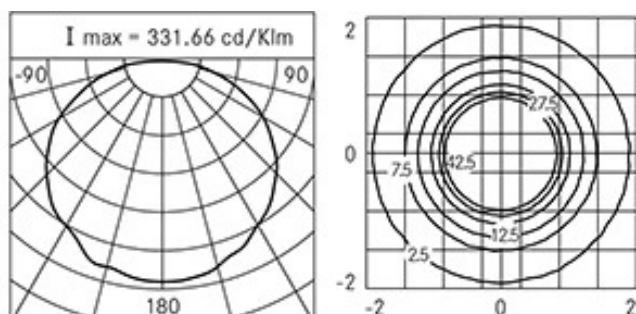

### General Features

Insulation class: class I
Rated voltage: 220-240 V 50/60 Hz
Protection Grade: IP66
Impact protection: IK08
Power Factor: > 0.90
Ambient temperature Ta: -30°C +50°C
Weight: 1.30 kg
Max exposed surface: 0,045 m <sup>2</sup>
Lateral exposed surface: 0,0085 m <sup>2</sup>
Driver: included
Marks and Certifications: CE

### Performance Data\*

Source flux:	940 lm
Source power:	12 W
Source efficiency:	78 lm/W
Device flux:	445 lm
Device power:	13 W
Appliance efficiency:	34 lm/W
Glare Index Category:	D6

---

**Product Sheet**

Rev. 17/01/2023

**Ekleipsis Ceiling-Recessed**

Size: small

Color Temperature: 2700 K

Type of optics: rotosymmetrical wide beam

**06EK1D6380C**Colour: Sablé 100 Noir

---

**Optical System**