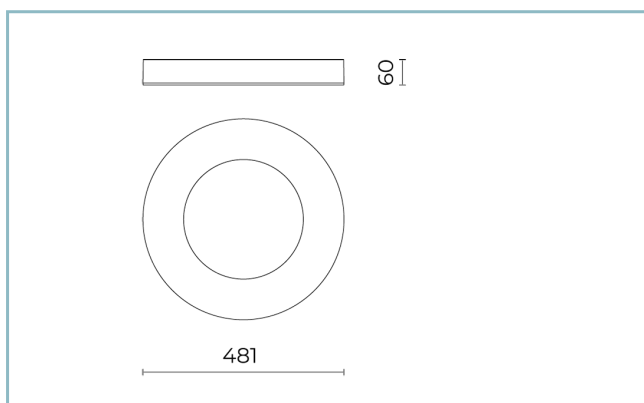

General Features

Description: ceiling, surface or recess-mounted indirect light luminaire

Insulation class: class I

Rated voltage: 220-240 V 50/60 Hz

Protection Grade: IP66

Impact protection: IK08

Power Factor: > 0.90

Ambient temperature Ta: -30°C +50°C

Weight: 5.00 kg

Max exposed surface: 0,180 m²

Lateral exposed surface: 0,029 m²

Driver: included

Marks and Certifications: CE

Performance Data*

Source flux:	3600 lm
Source power:	46 W
Source efficiency:	78 lm/W
Device flux:	2073 lm
Device power:	50 W
Appliance efficiency:	41 lm/W
Glare Index Category:	D5