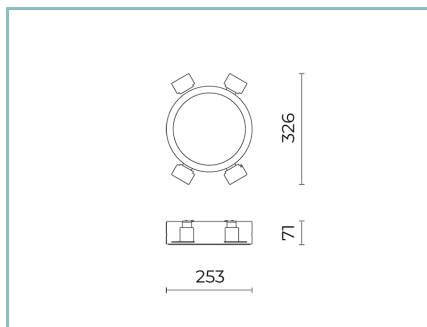

Complements

06EK900J

EKLEIPSIS SMALL recessed kit
for plasterboard ceilings