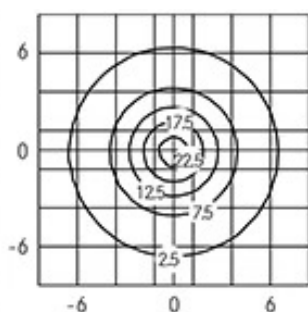

Ambient temperature Ta: -30°C +50°C

Weight: 5.00 kg

Max exposed surface: 0,180 m²

Lateral exposed surface: 0,029 m²

Driver: included

Marks and Certifications: CE

Performance Data*

Source flux:	3600 lm
Source power:	46 W
Source efficiency:	78 lm/W
Device flux:	2073 lm
Device power:	50 W
Appliance efficiency:	41 lm/W
Glare Index Category:	D5