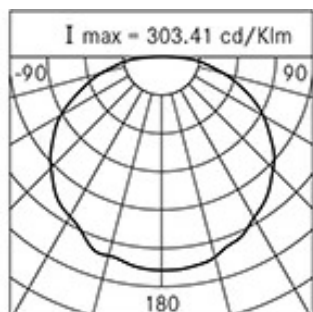

Ambient temperature Ta: -30°C +50°C

Weight: 5.00 kg

Max exposed surface: 0,180 m²

Lateral exposed surface: 0,029 m²

Driver: included

Marks and Certifications: CE

Performance Data*

Source flux:	3600 lm
Source power:	46 W
Source efficiency:	78 lm/W
Device flux:	2073 lm
Device power:	50 W
Appliance efficiency:	41 lm/W
Glare Index Category:	D5

Optical System

Source: LED

Color Temperature: 4000 K

Color Rendering Index (CRI): ≥ 80

Chromatic consistency (SDCM): ≤ 3

Type of optics: rotosymmetrical wide beam

Optical group life: $>60.000\text{h}$ @Ta25°C L80B10