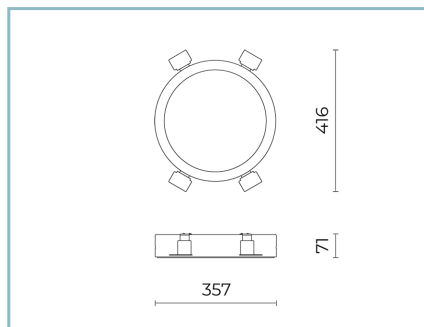

06EK901J

EKLEIPSIS MEDIUM recessed kit
for plasterboard ceilings