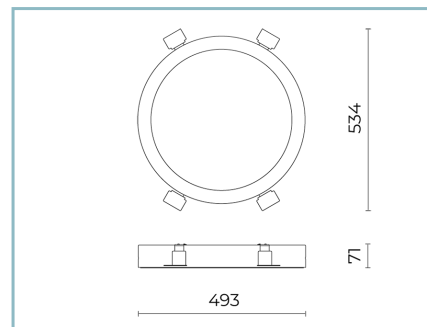

06EK902J

EKLEIPSIS LARGE recessed kit
for plasterboard ceilings

NOTES

*Performance data

The values indicated in this data sheet are nominal values with a tolerance of +/-7%.

Source flux and source efficiency data refer to the LED module without optics; in case you are interested in the performance of the LED module complete with optical system, you must multiply the data reported by the factor 0.9.

General Data

The characteristics of the product listed may be subject to change and must be confirmed when ordering.

In order to promote constant updating of its products, Cariboni Group reserves the right to make changes without prior notice.