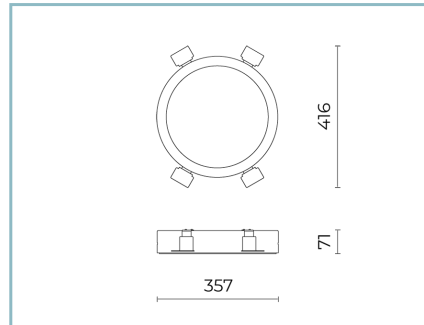

06EK901J

EKLEIPSIS MEDIUM recessed kit
for plasterboard ceilings