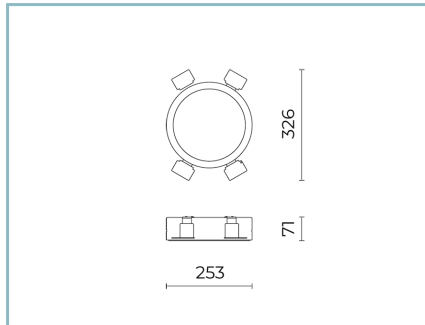

Complements

06EK900J

EKLEIPSIS SMALL recessed kit
for plasterboard ceilings