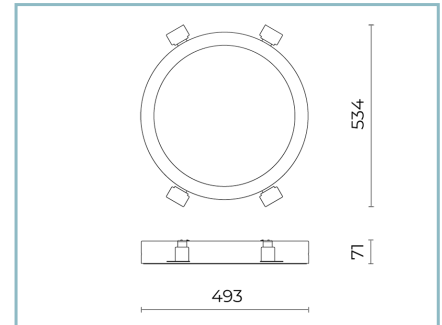

06EK902J

EKLEIPSIS LARGE recessed kit
for plasterboard ceilings

NOTES

*Performance data

The values indicated in this data sheet are nominal values with a tolerance of +/-7%.

Source flux and source efficiency data refer to the LED module without optics; in case you are interested in the performance of the LED module complete with optical system, you must multiply the data reported by the factor 0.9.

General Data

The characteristics of the product listed may be subject to change and must be confirmed when ordering.

In order to promote constant updating of its products, Cariboni Group reserves the right to make changes without prior notice.