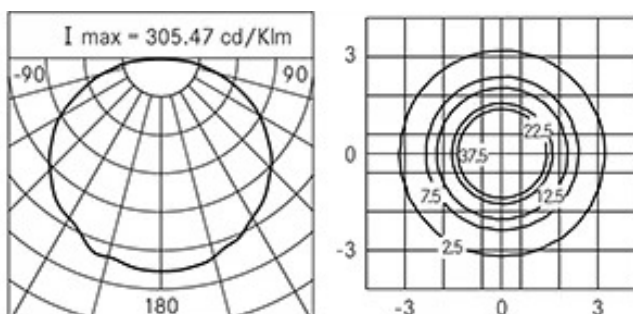

Ambient temperature Ta: -30°C +50°C

Weight: 2.40 kg

Max exposed surface: 0,092 m²

Lateral exposed surface: 0,015 m²

Driver: included

Marks and Certifications: CE

Performance Data*

Source flux:	1800 lm
Source power:	19 W
Source efficiency:	95 lm/W
Device flux:	924 lm
Device power:	21 W
Appliance efficiency:	44 lm/W
Glare Index Category:	D6

Optical System

Source: LED

Color Temperature: 4000 K

Color Rendering Index (CRI): ≥ 80

Chromatic consistency (SDCM): ≤ 3

Type of optics: rotosymmetrical wide beam

Optical group life: $>60.000\text{h}$ @Ta25°C L80B10