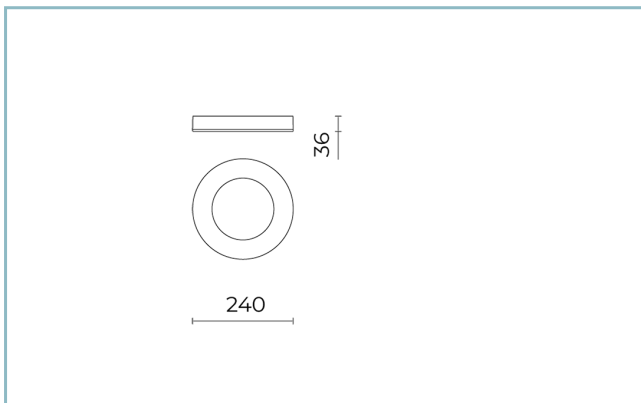

General Features

Insulation class: class I
Rated voltage: 220-240 V 50/60 Hz
Protection Grade: IP66
Impact protection: IK08
Power Factor: > 0.90
Ambient temperature Ta: -30°C +50°C
Weight: 1.30 kg
Max exposed surface: 0,045 m ²
Lateral exposed surface: 0,0085 m ²
Driver: included
Marks and Certifications: CE

Performance Data*

Source flux:	7 lm
Source power:	12 W
Source efficiency:	78 lm/W
Device flux:	445 lm
Device power:	13 W
Appliance efficiency:	34 lm/W
Glare Index Category:	D6

Optical System

Source: LED

Color Temperature: 2700 K