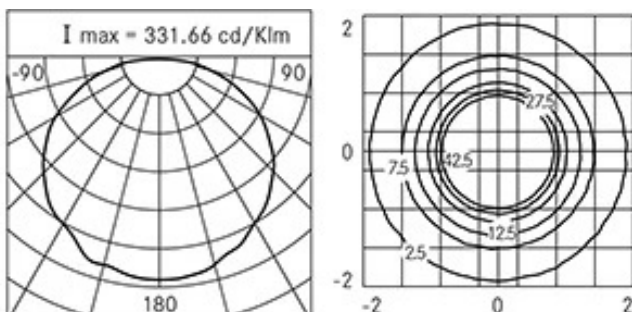

General Features

Insulation class: class I
Rated voltage: 220-240 V 50/60 Hz
Protection Grade: IP66
Impact protection: IK08
Power Factor: > 0.90
Ambient temperature Ta: -30°C +50°C
Weight: 1.30 kg
Max exposed surface: 0,045 m ²
Lateral exposed surface: 0,0085 m ²
Driver: included
Marks and Certifications: CE

Performance Data*

Source flux:	7 lm
Source power:	12 W
Source efficiency:	78 lm/W
Device flux:	445 lm
Device power:	13 W
Appliance efficiency:	34 lm/W
Glare Index Category:	D6

Optical System

Source: LED

Color Temperature: 2700 K