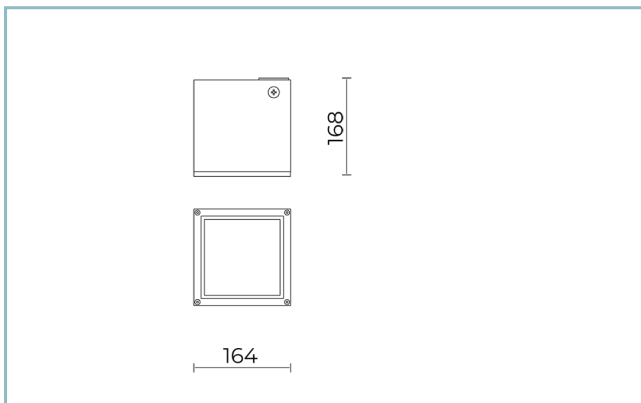

Weight: 3.00 kg

Driver: included

Marks and Certifications: CE

H (m)	Ø (m)	Em(lux)
5	3,54	47
4	2,84	73
3	2,13	92
2	1,41	293
1	0,71	1175

Performance Data*

LED Current:	500 mA
Source flux:	1460 lm
Source power:	14 W
Source efficiency:	104 lm/W
Device flux:	1050 lm
Device power:	16 W
Appliance efficiency:	66 lm/W