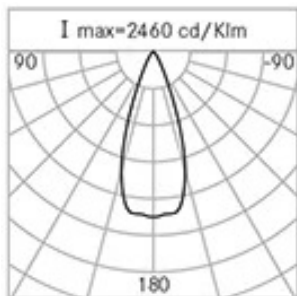

Weight: 3.00 kg

Driver: included

Marks and Certifications: CE

H (m)	Ø (m)	Em(lux)
5	3,54	47
4	2,84	73
3	2,13	92
2	1,41	293
1	0,71	1175

Performance Data*

LED Current:	500 mA
Source flux:	1460 lm
Source power:	14 W
Source efficiency:	104 lm/W
Device flux:	1050 lm
Device power:	16 W
Appliance efficiency:	66 lm/W

Optical System

Source: 9 LEDs

Color Temperature: 3000 K

Color Rendering Index (CRI): ≥ 80

Chromatic consistency (SDCM): ≤ 3

Type of optics: D 40° Wide beam

Optical group life: >60.000h @Ta25°C L80B10

Normative References