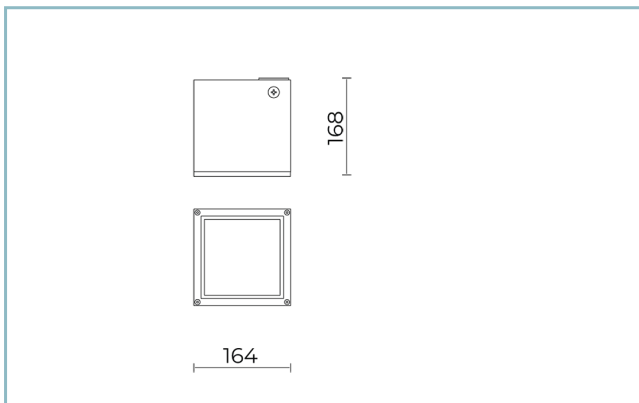

Weight: 3.00 kg

Driver: included

Marks and Certifications: CE

| H (m) | Ø (m) | Em(lux) |
|-------|-------|---------|
| 5 | 0,93 | 397 |
| 4 | 0,74 | 619 |
| 3 | 0,56 | 1100 |
| 2 | 0,37 | 2476 |
| 1 | 0,19 | 9904 |