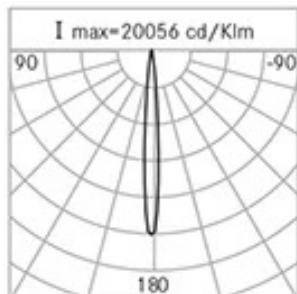

Weight: 3.00 kg

Driver: included

Marks and Certifications: CE

| H (m) | Ø (m) | Em(lux) |
|-------|-------|---------|
| 5 | 0,93 | 397 |
| 4 | 0,74 | 619 |
| 3 | 0,56 | 1100 |
| 2 | 0,37 | 2476 |
| 1 | 0,19 | 9904 |

Performance Data*

| | |
|-----------------------|----------|
| LED Current: | 500 mA |
| Source flux: | 1460 lm |
| Source power: | 14 W |
| Source efficiency: | 104 lm/W |
| Device flux: | 1050 lm |
| Device power: | 16 W |
| Appliance efficiency: | 66 lm/W |