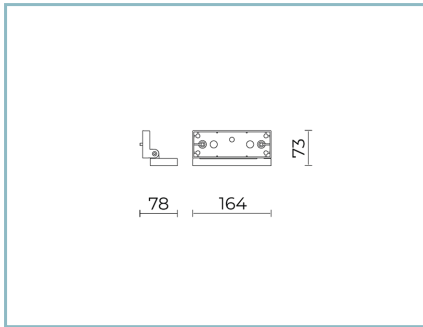

Complements

06LC2901C

Articulated joint for CUBE MEDIUM for wall-mounted. Colour: sablé 100 noir.

NOTES

*Performance data

The values indicated in this data sheet are nominal values with a tolerance of +/-7%.

Source flux and source efficiency data refer to the LED module without optics; in case you are interested in the performance of the LED module complete with optical system, you must multiply the data reported by the factor 0.9.

General Data

The characteristics of the product listed may be subject to change and must be confirmed when ordering.

In order to promote constant updating of its products, Cariboni Group reserves the right to make changes without prior notice.