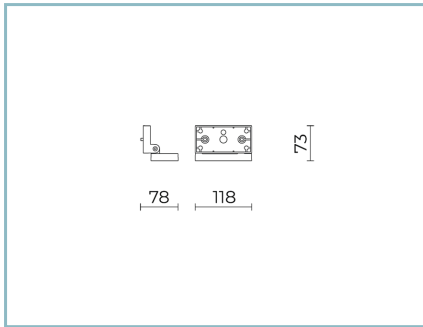

Complements

06LC1901A

Articulated joint for CUBE SMALL
for wall-mounted. Colour: grey
RAL9006.

NOTES

*Performance data

The values indicated in this data sheet are nominal values with a tolerance of +/-7%.

Source flux and source efficiency data refer to the LED module without optics; in case you are interested in the performance of the LED module complete with optical system, you must multiply the data reported by the factor 0.9.

General Data

The characteristics of the product listed may be subject to change and must be confirmed when ordering.

In order to promote constant updating of its products, Cariboni Group reserves the right to make changes without prior notice.