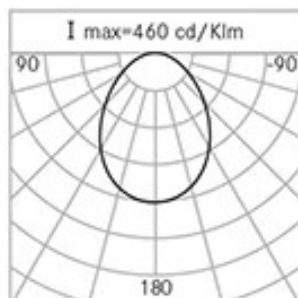

Weight: 1.50 kg

Driver: included

Marks and Certifications: CE

H (m)	Ø (m)	Em(lux)
5	10,34	2
4	8,27	4
3	6,2	7
2	4,14	15
1	2,07	61

Performance Data*

LED Current:	500 mA
Source flux:	695 lm
Source power:	6 W
Source efficiency:	116 lm/W
Device flux:	420 lm
Device power:	7 W
Appliance efficiency:	60 lm/W