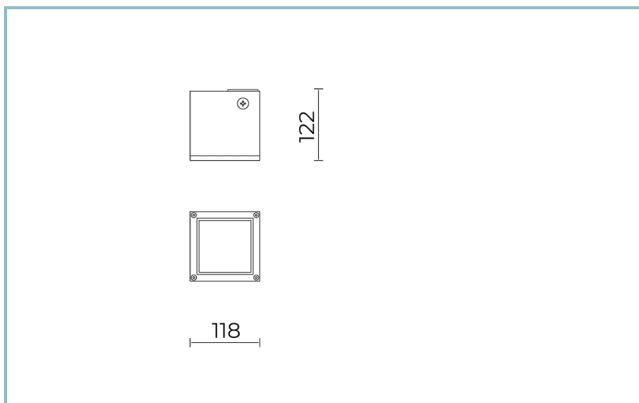

Weight: 1.50 kg

Driver: included

Marks and Certifications: CE

H (m)	Ø (m)	Em(lux)
5	10,34	2
4	8,27	4
3	6,2	7
2	4,14	15
1	2,07	61

Performance Data*

LED Current:	500 mA
Source flux:	695 lm
Source power:	6 W
Source efficiency:	116 lm/W
Device flux:	420 lm
Device power:	7 W
Appliance efficiency:	60 lm/W